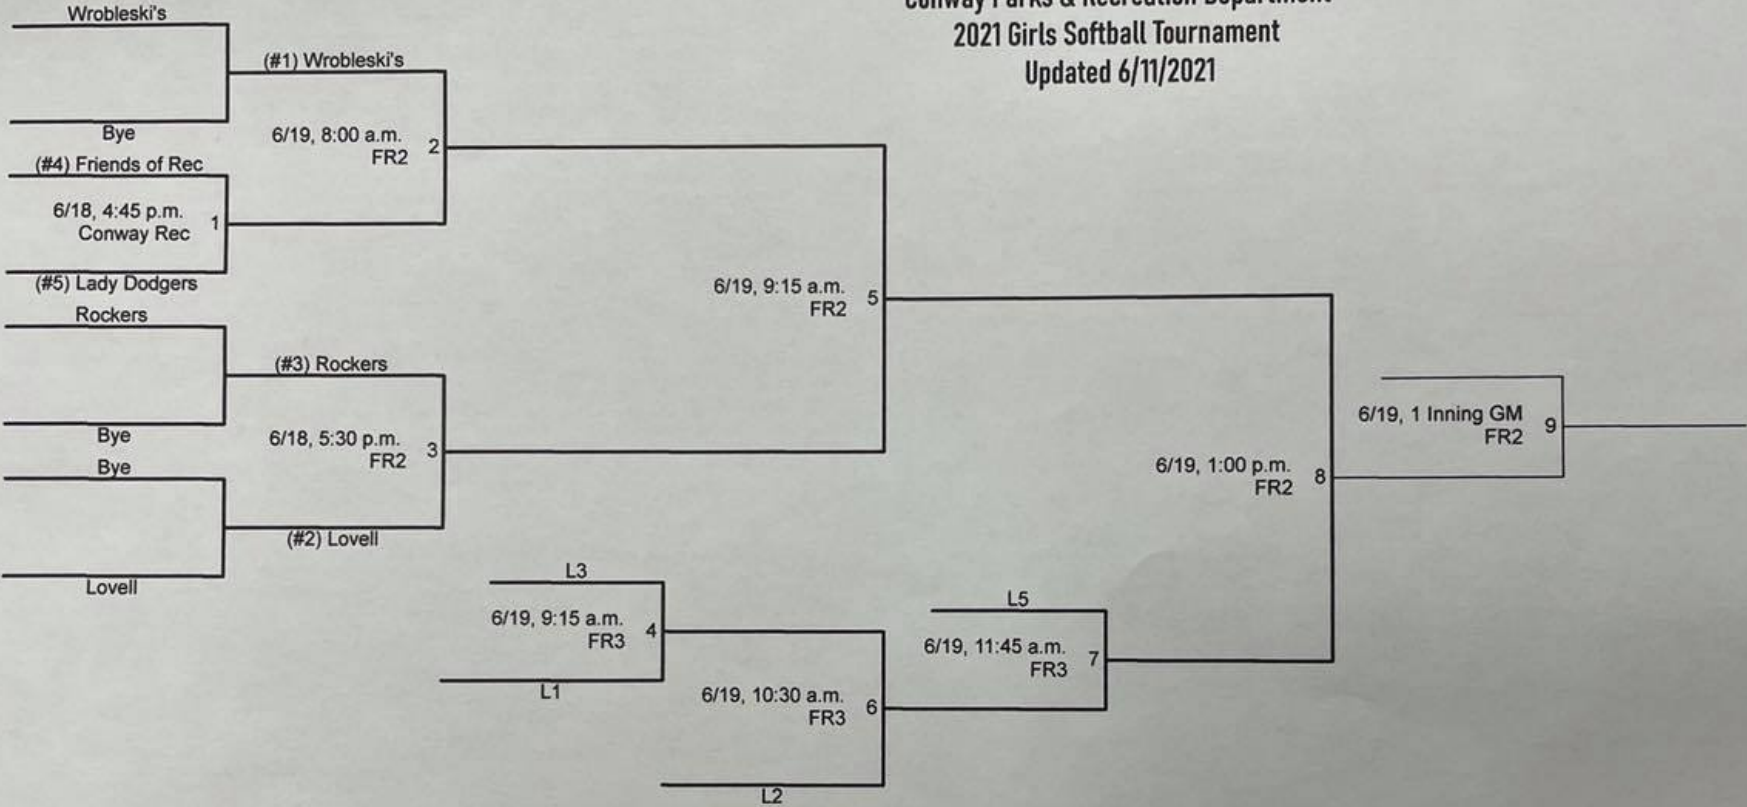

Conway Parks & Recreation Department
2021 Girls Softball Tournament
Updated 6/11/2021